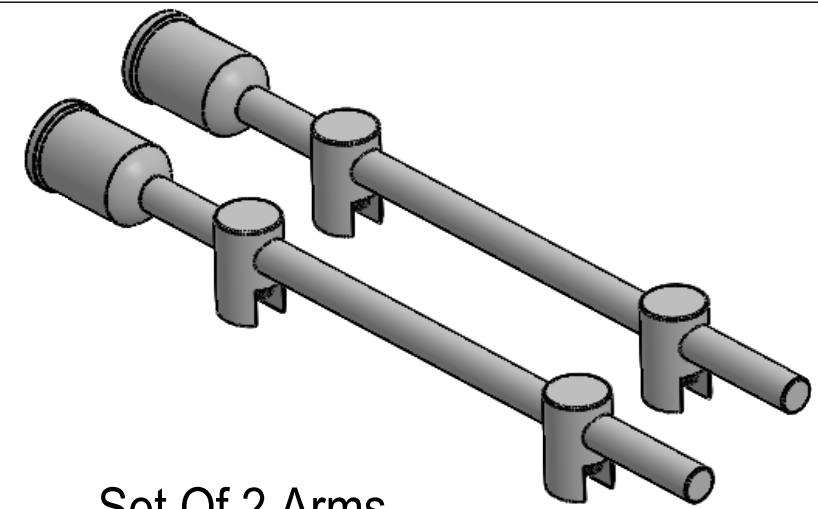

Sold Without Panel

Set Of 2 Arms
With Allen Wrench

Title : RPS8			Scale : 1:2	Mbs R&D	
			Sizes : Letter Landscape	Customer:	
	Mbs Standoffs 6420 Benjamin Rd Tampa, FL 33634 USA 813-938-6025	Material:	Finish	Qty :	Rep :
		N°programme laser	N°prog. Mécanum.	N° Plan : RPS 8	