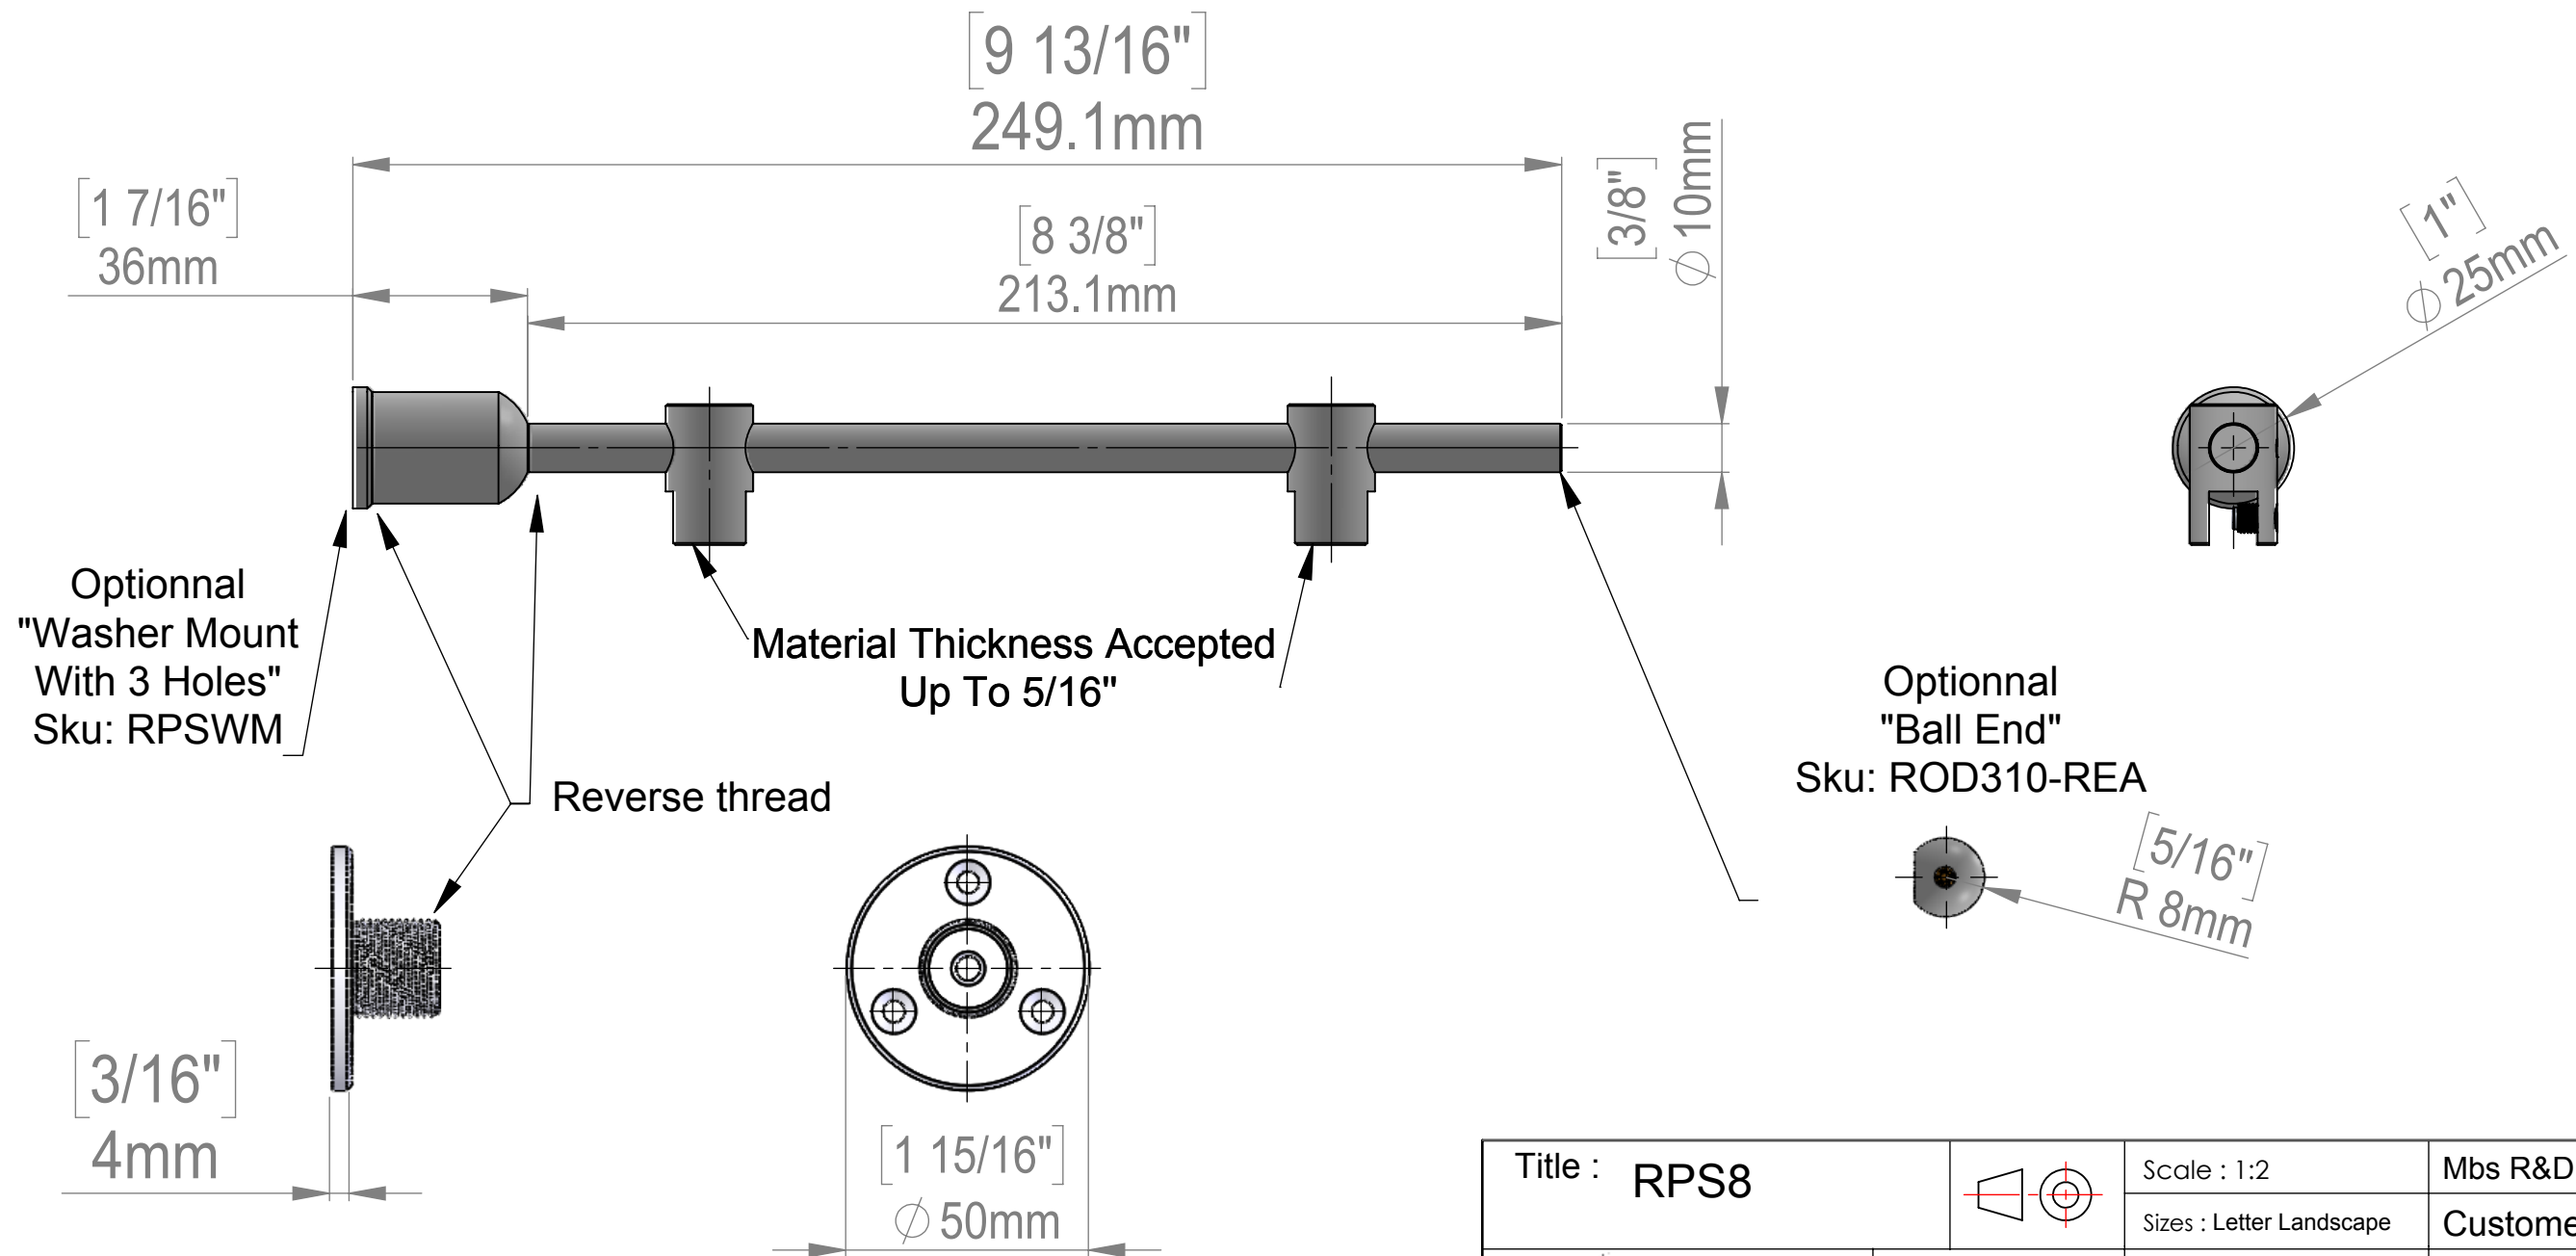

Sold Without Panel

Set Of 2 Arms
With Allen Wrench

Title : RPS8			Scale : 1:2	Mbs R&D	
			Sizes : Letter Landscape	Customer:	
	Mbs Standoffs 6420 Benjamin Rd Tampa, FL 33634 USA 813-938-6025	Material:	Finish	Qty :	Rep :
		N°programme laser	N°prog. Mécanum.	N° Plan : RPS 8	