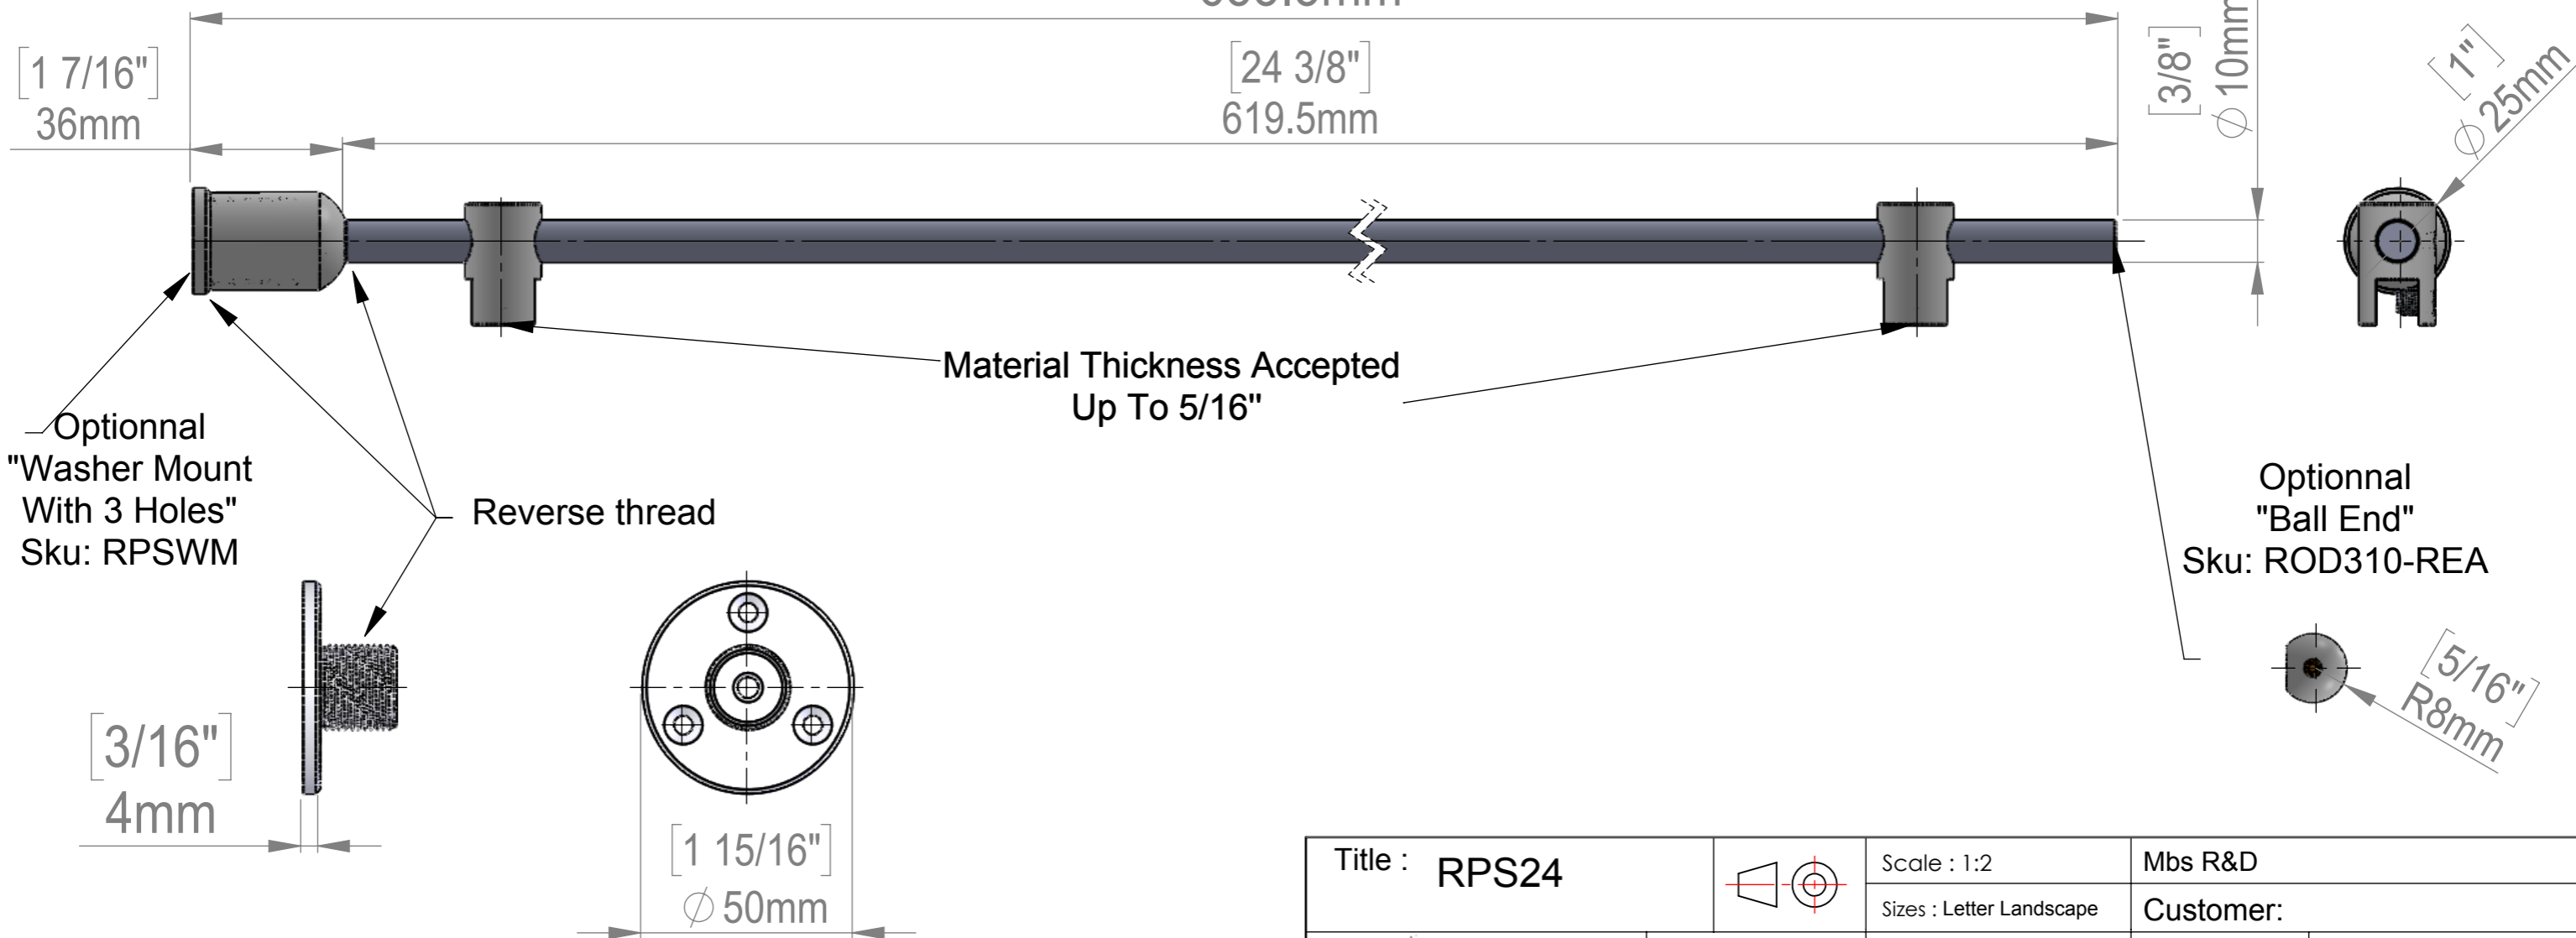

Sold Without Panel

Set Of 2 Arms
With Allen Wrench

[25 13/16"]
655.5mm

[24 3/8"]
619.5mm

[1 7/16"]
36mm

[3/8"]
Ø 10mm

[1"]
Ø 25mm

Title : RPS24			Scale : 1:2	Mbs R&D	
			Sizes : Letter Landscape	Customer:	
	Mbs Standoffs 6420 Benjamin Rd Tampa, FL 33634 USA 813-938-6025	Material:	Finish	Qty :	Rep :
		N°programme laser	N°prog. Mécanum.	N° Plan : RPS 24	