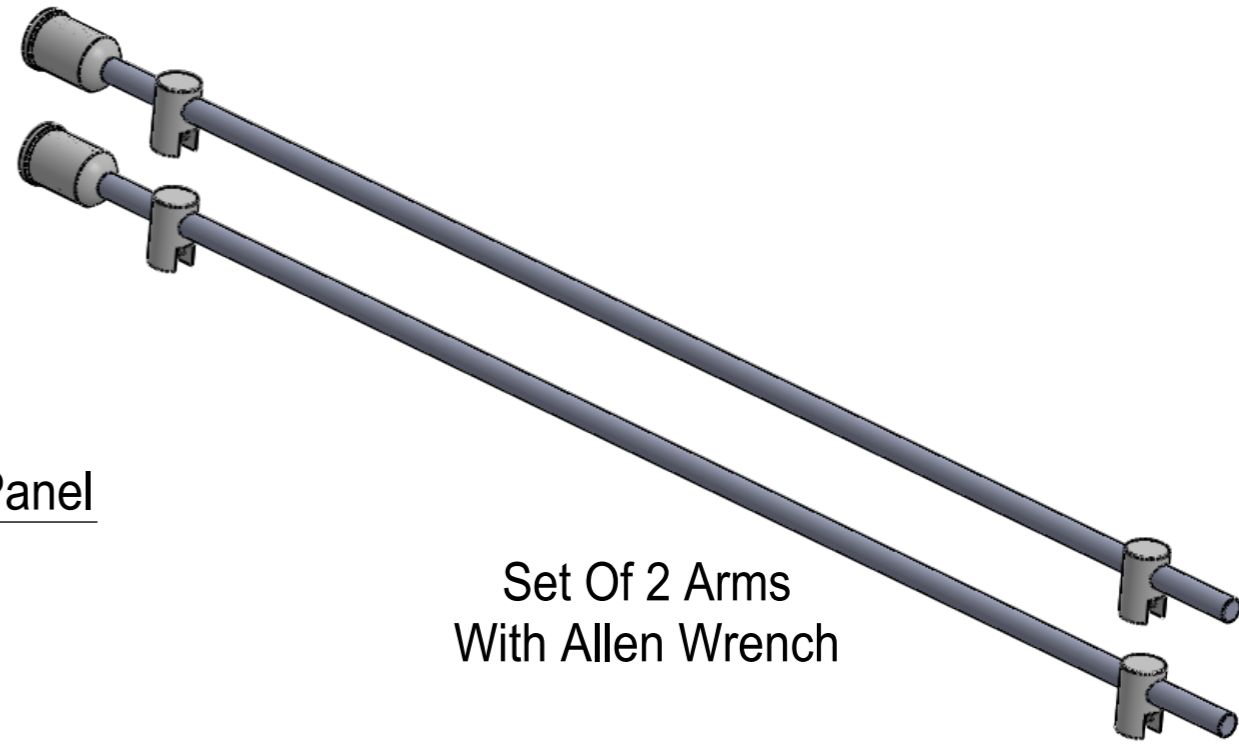

Sold Without Panel

Set Of 2 Arms
With Allen Wrench

[25 13/16"]
655.5mm

[24 3/8"]
619.5mm

[1 7/16"]
36mm

[3/8"]
Ø 10mm

[1"]
Ø 25mm

Title : RPS24			Scale : 1:2	Mbs R&D	
			Sizes : Letter Landscape	Customer:	
	Mbs Standoffs 6420 Benjamin Rd Tampa, FL 33634 USA 813-938-6025	Material:	Finish	Qty :	Rep :
		N°programme laser	N°prog. Mécanum.	N° Plan : RPS 24	