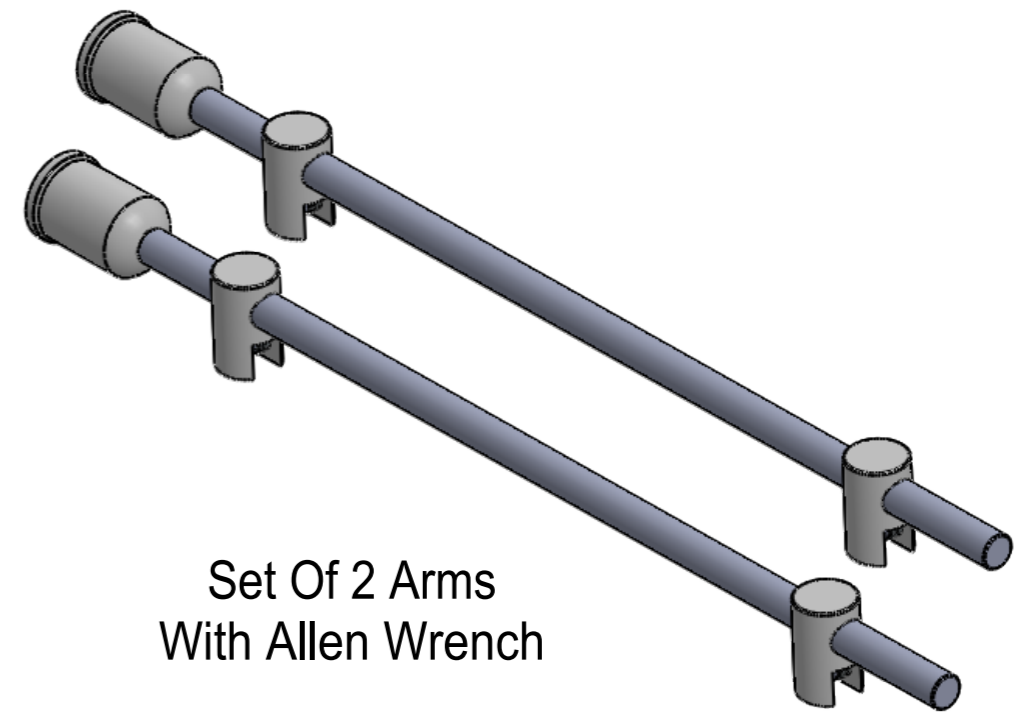

Sold Without Panel

Set Of 2 Arms
With Allen Wrench

Title : RPS12			Scale : 1:2	Mbs R&D	
			Sizes : Letter Landscape	Customer:	
	Mbs Standoffs 6420 Benjamin Rd Tampa, FL 33634 USA 813-938-6025	Material:	Finish	Qty :	Rep :
		N°programme laser	N°prog. Mécanum.	N° Plan : RPS 12	