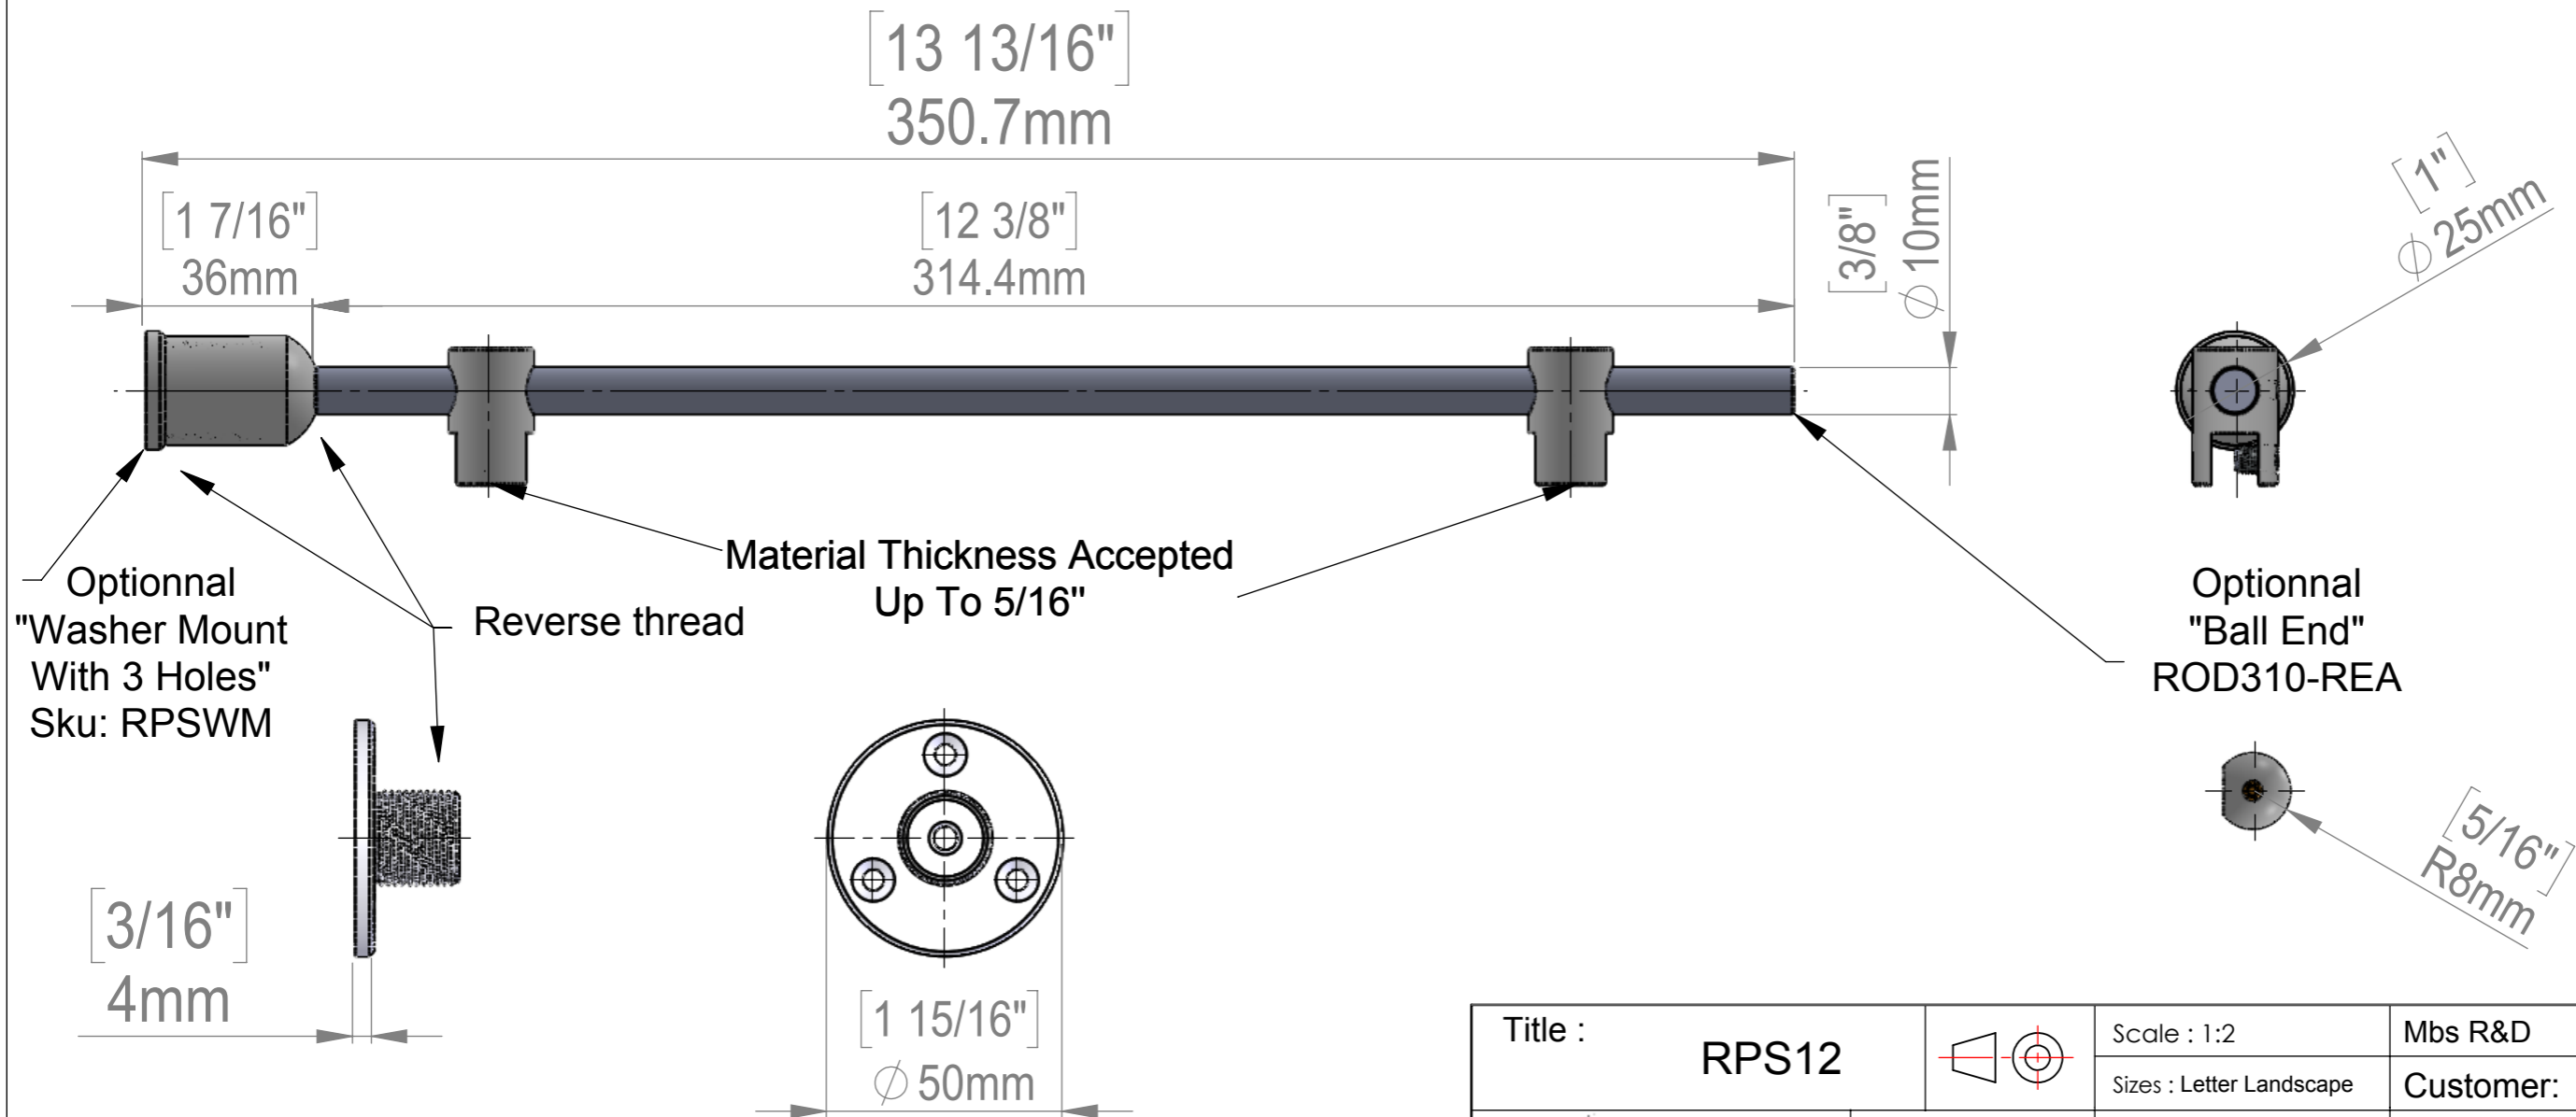

Sold Without Panel

Set Of 2 Arms
With Allen Wrench

Title : RPS12			Scale : 1:2	Mbs R&D	
			Sizes : Letter Landscape	Customer:	
	Mbs Standoffs 6420 Benjamin Rd Tampa, FL 33634 USA 813-938-6025	Material:	Finish	Qty :	Rep :
		N°programme laser	N°prog. Mécanum.	N° Plan : RPS 12	