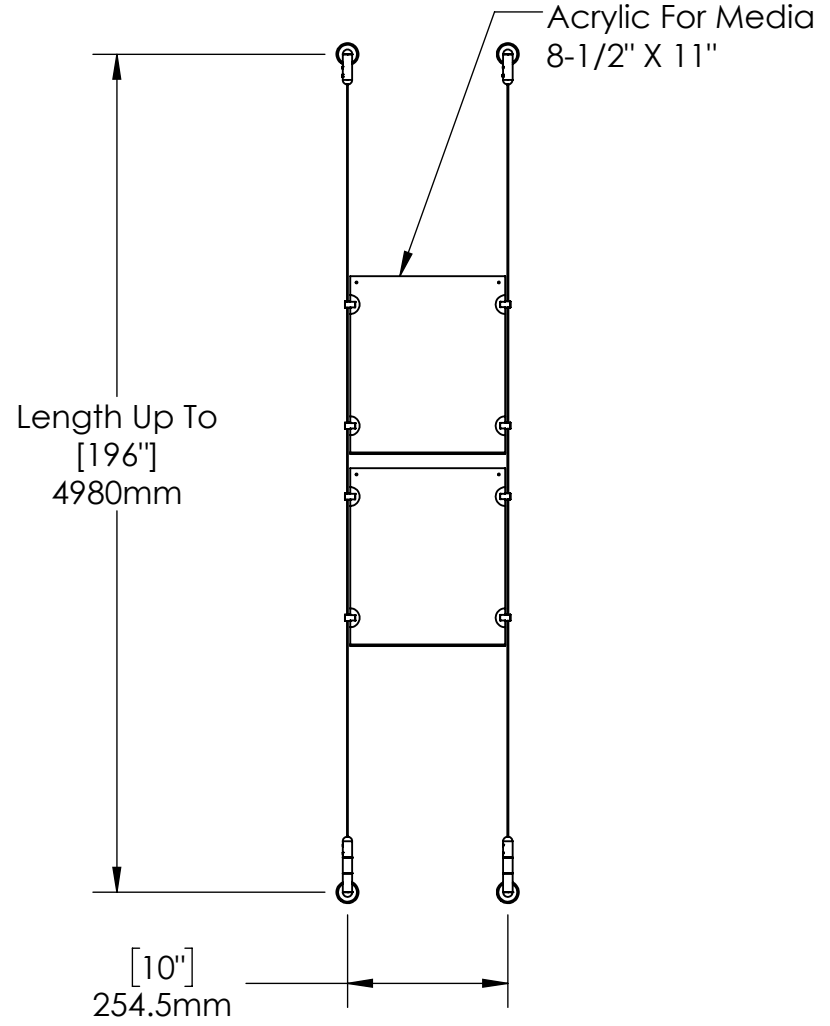

2

1

B

B

A

A

2

1

Mbs Standoffs
 5046 W Linebaugh Ave
 Tampa, FL 33624 USA
 (813) 938-6025

ASSEMBLY NO.

SCG1908-8511-1X2

SCALE: 1:12

SHEET 1 OF 1