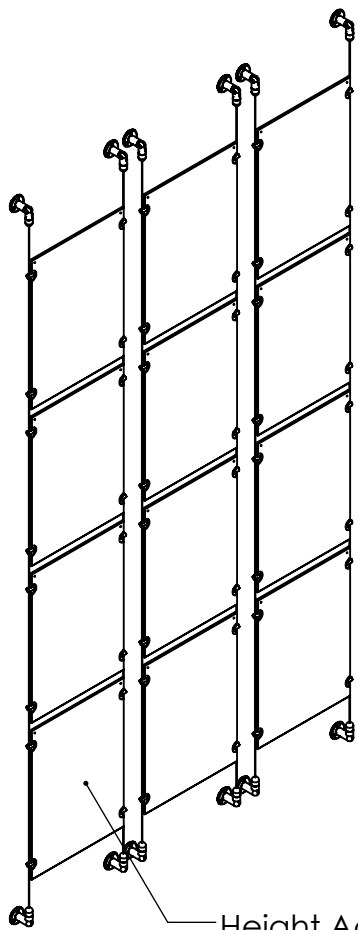

2

1

B

B

A

A

Recommended Spacing [2"] 50mm

Acrylic For Media  
11" X 17"

Height Adjustable  
Acrylic and Panel Grippers

Length Up To  
[157"]  
3990mm

[12 1/2"]  
318.0mm

**Mbs Standoffs**  
5046 W Linebaugh Ave  
Tampa, FL 33624 USA  
(813) 938-6025

ASSEMBLY NO.

**CS15A-1117-3X4**

SCALE: 1:18

SHEET 1 OF 1

2

1