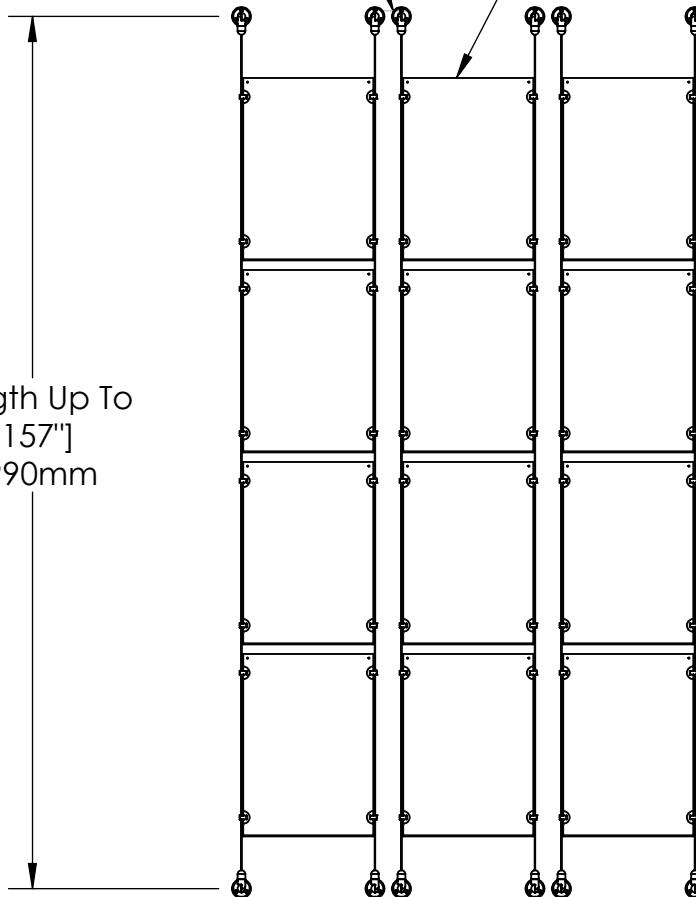

2

1

B

B

A

A

Recommended Spacing [2"] 50mm

Acrylic For Media  
11" X 17"

Height Adjustable  
Acrylic and Panel Grippers

Length Up To  
[157"]  
3990mm

[12 1/2"]  
318.0mm

**Mbs Standoffs**  
5046 W Linebaugh Ave  
Tampa, FL 33624 USA  
(813) 938-6025

ASSEMBLY NO.

**CS15A-1117-3X4**

SCALE: 1:18

SHEET 1 OF 1

2

1