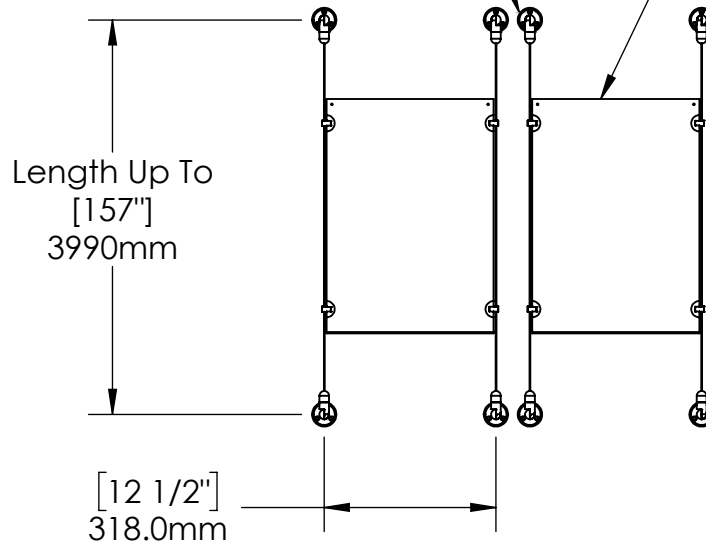

2

1

B

B

Recommended Spacing [2"] 50mm

Acrylic For Media
11" X 17"

A

A

2

1

Mbs Standoffs
 5046 W Linebaugh Ave
 Tampa, FL 33624 USA
 (813) 938-6025

ASSEMBLY NO.

CS15A-1117-2X1

SCALE: 1:14

SHEET 1 OF 1