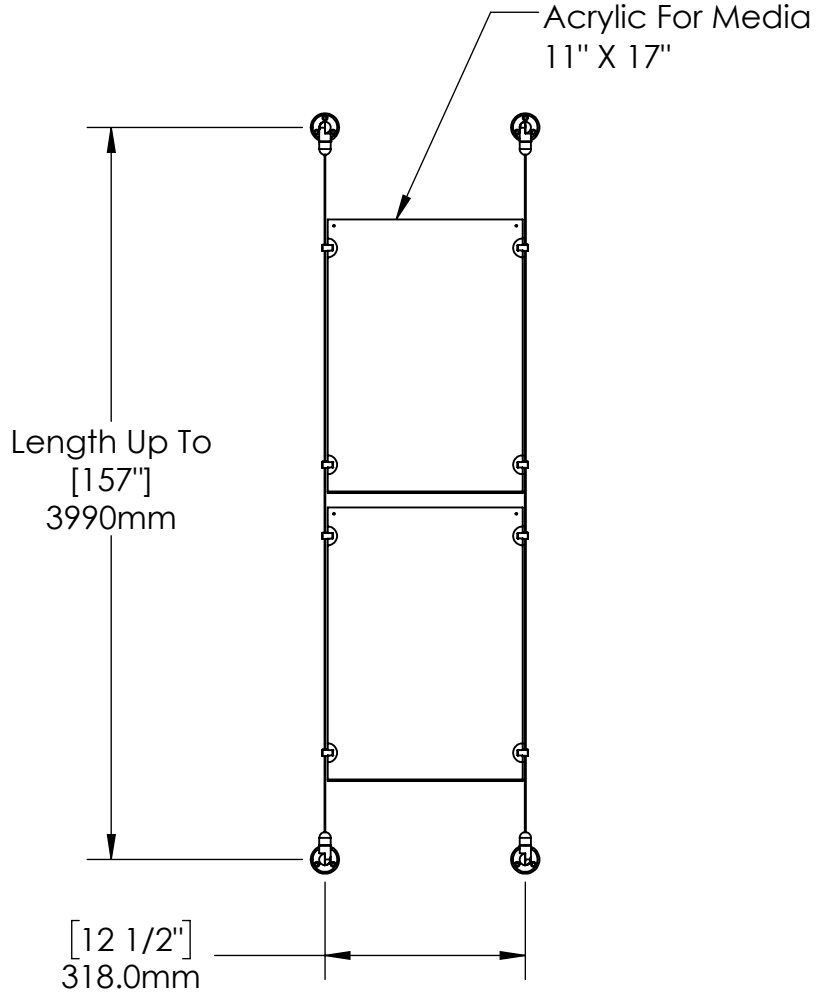

2

1

B

B

Height Adjustable
Acrylic and Panel Grippers

A

A

2

1

Mbs Standoffs
5046 W Linebaugh Ave
Tampa, FL 33624 USA
(813) 938-6025

ASSEMBLY NO.

CS15A-1117-1X2

SCALE: 1:12

SHEET 1 OF 1