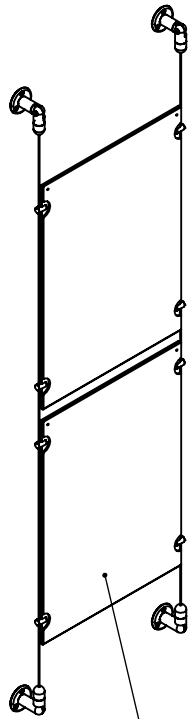

2

1

B

B

Height Adjustable
Acrylic and Panel Grippers

A

A

2

1

Mbs Standoffs
5046 W Linebaugh Ave
Tampa, FL 33624 USA
(813) 938-6025

ASSEMBLY NO.

CS15A-1117-1X2

SCALE: 1:12

SHEET 1 OF 1