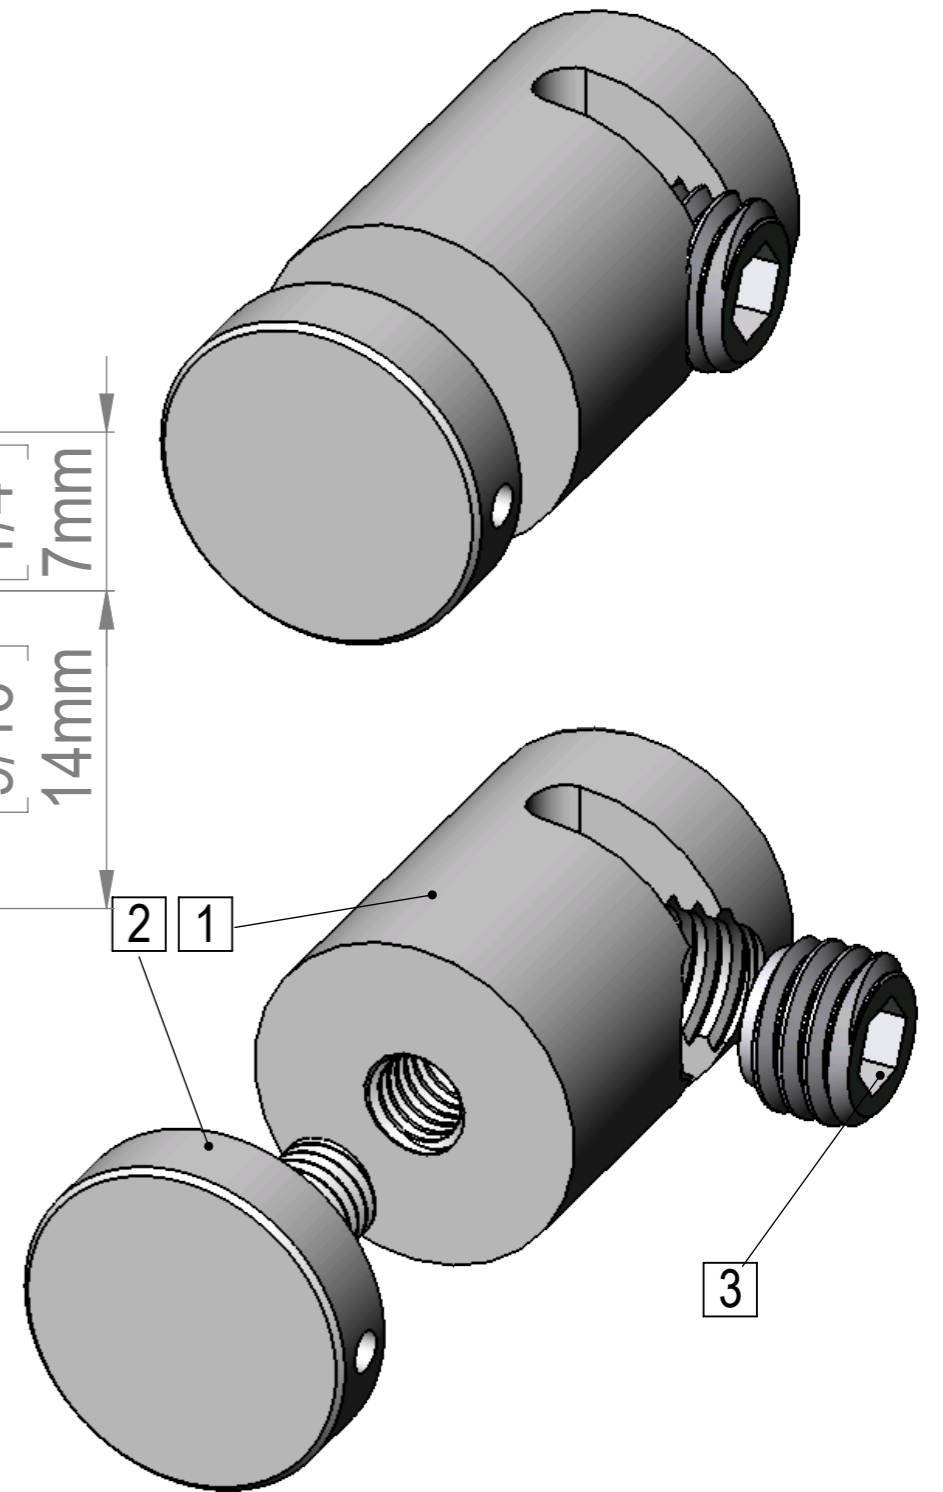

M8x4.5  
For Cable 1/8" (3.0mm) Diameter

ITEM NO.	PART NUMBER	DESCRIPTION	QTY.
1	RA316403B		1
2	RA31640A		1
3	M8 x 4.5		1

Title : RA31640		Scale : 3:1		Mbs R&D	
		Sizes : Letter Landscape		Customer:	
Material:		Finish		Qty :	Rep :
N°programme laser		N°prog. Mécanum.		N° Plan : CA31640	