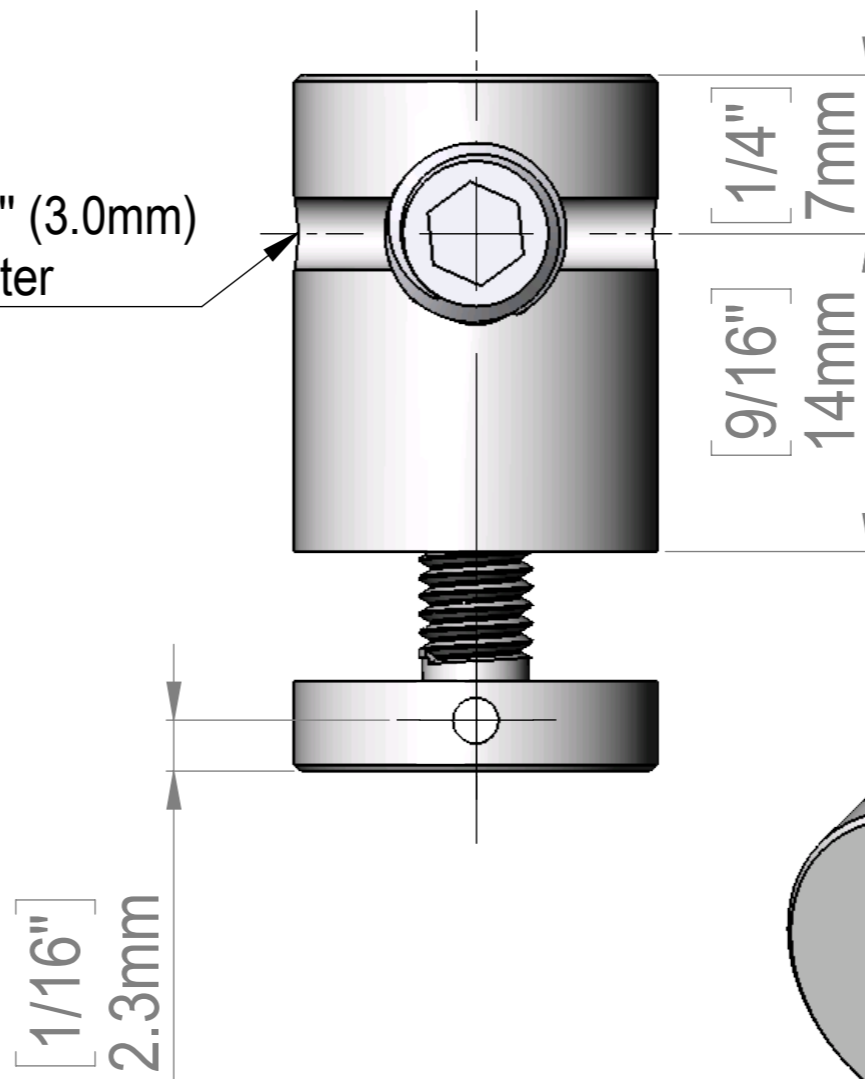

M8x4.5  
For Cable 1/8" (3.0mm) Diameter

ITEM NO.	PART NUMBER	DESCRIPTION	QTY.
1	RA316403B		1
2	RA31640A		1
3	M8 x 4.5		1

Title : RA31640		Scale : 3:1		Mbs R&D	
		Sizes : Letter Landscape		Customer:	
Material:		Finish		Qty :	Rep :
N°programme laser		N°prog. Mécanum.		N° Plan : CA31640	