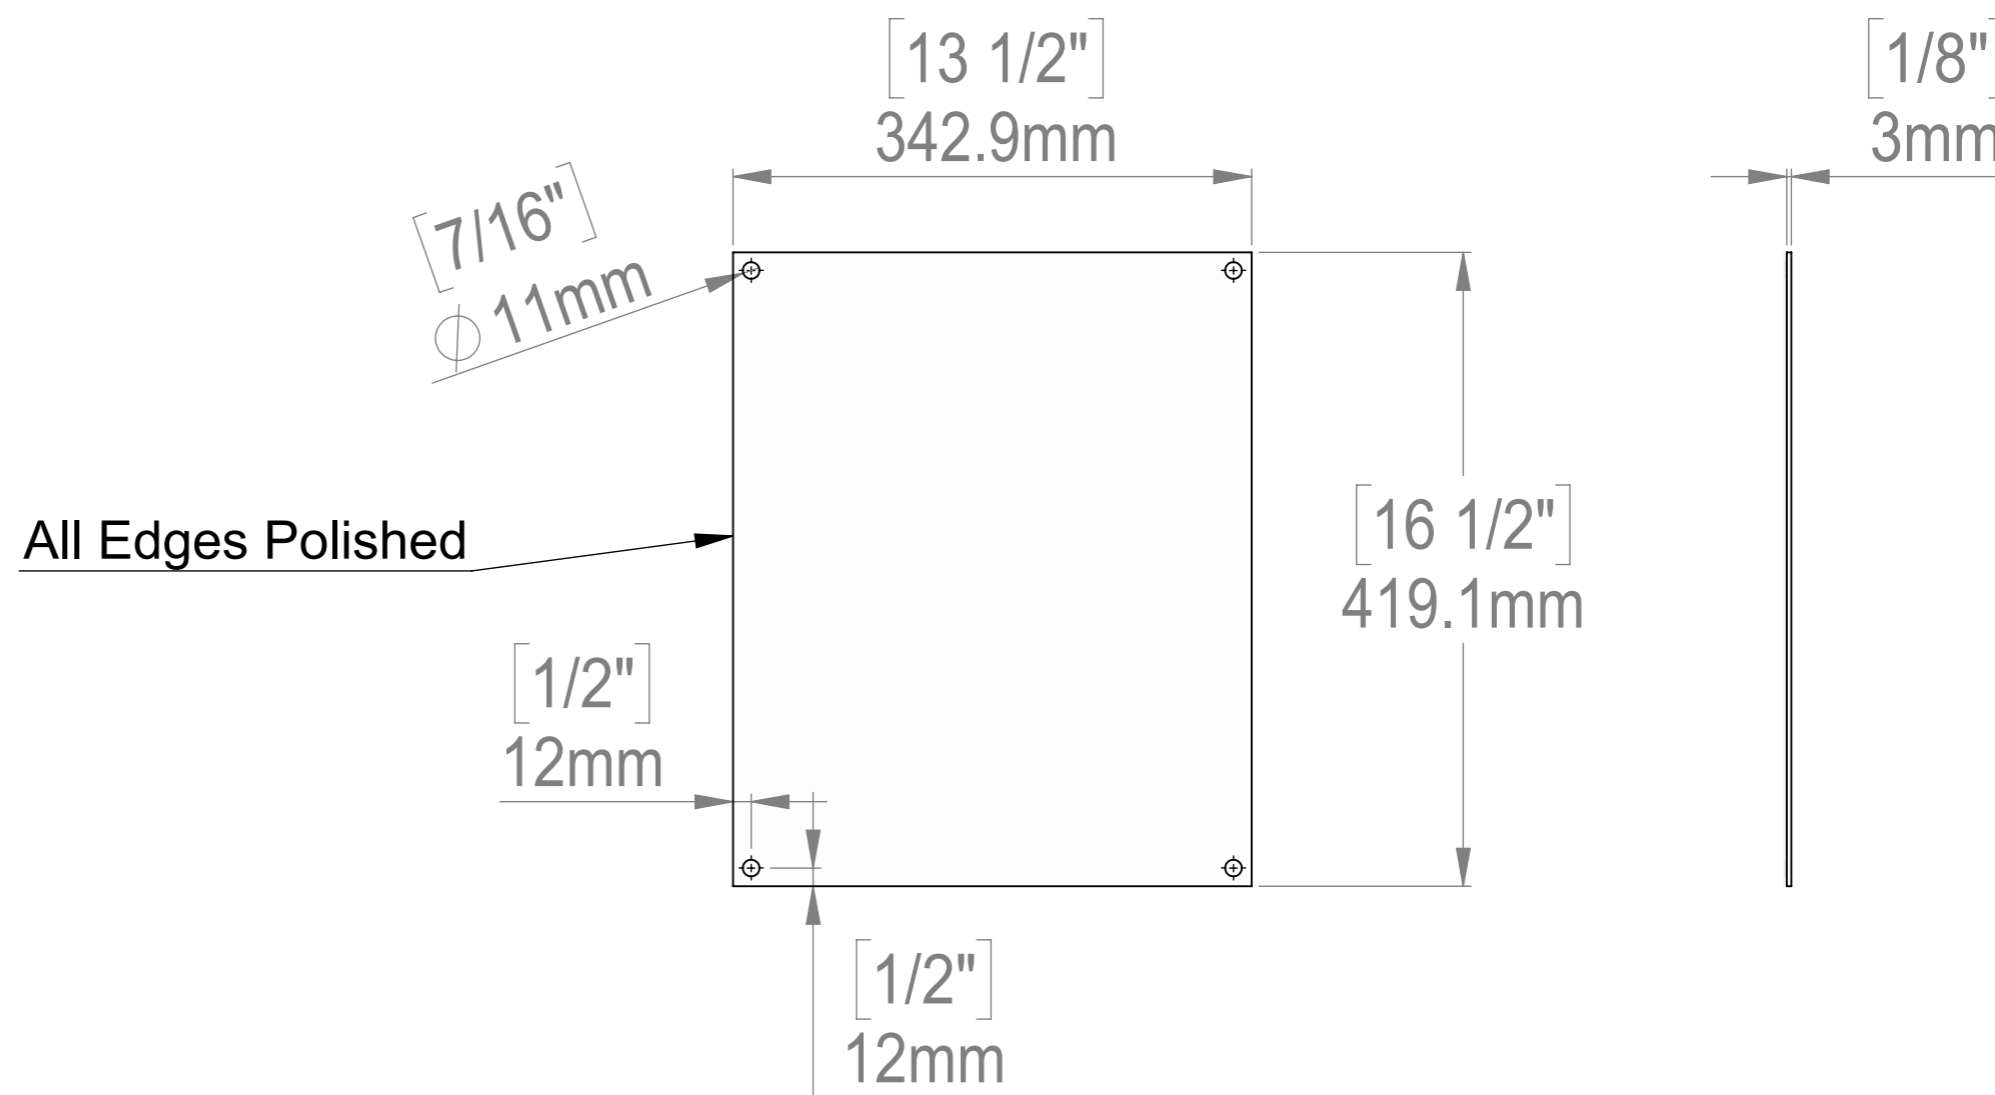

Set of 2 Acrylics  
with white paper  
printed between  
2 Acrylics

<b>Title :</b> WAC1114-C 		Scale : 3.5:1	Mbs R&D
		Sizes : Letter Landscape	Customer:
 Htm-Mbs 5046 W Linebaugh Tampa, FL 33624 T:1-813-938-6025	Material: Cast Acrylic	Finish: Clear Polished Edges	Qty: Set of 2
	N°programme laser	N°prog. Mécanum.	Rep : N° Plan : WAC1114-C