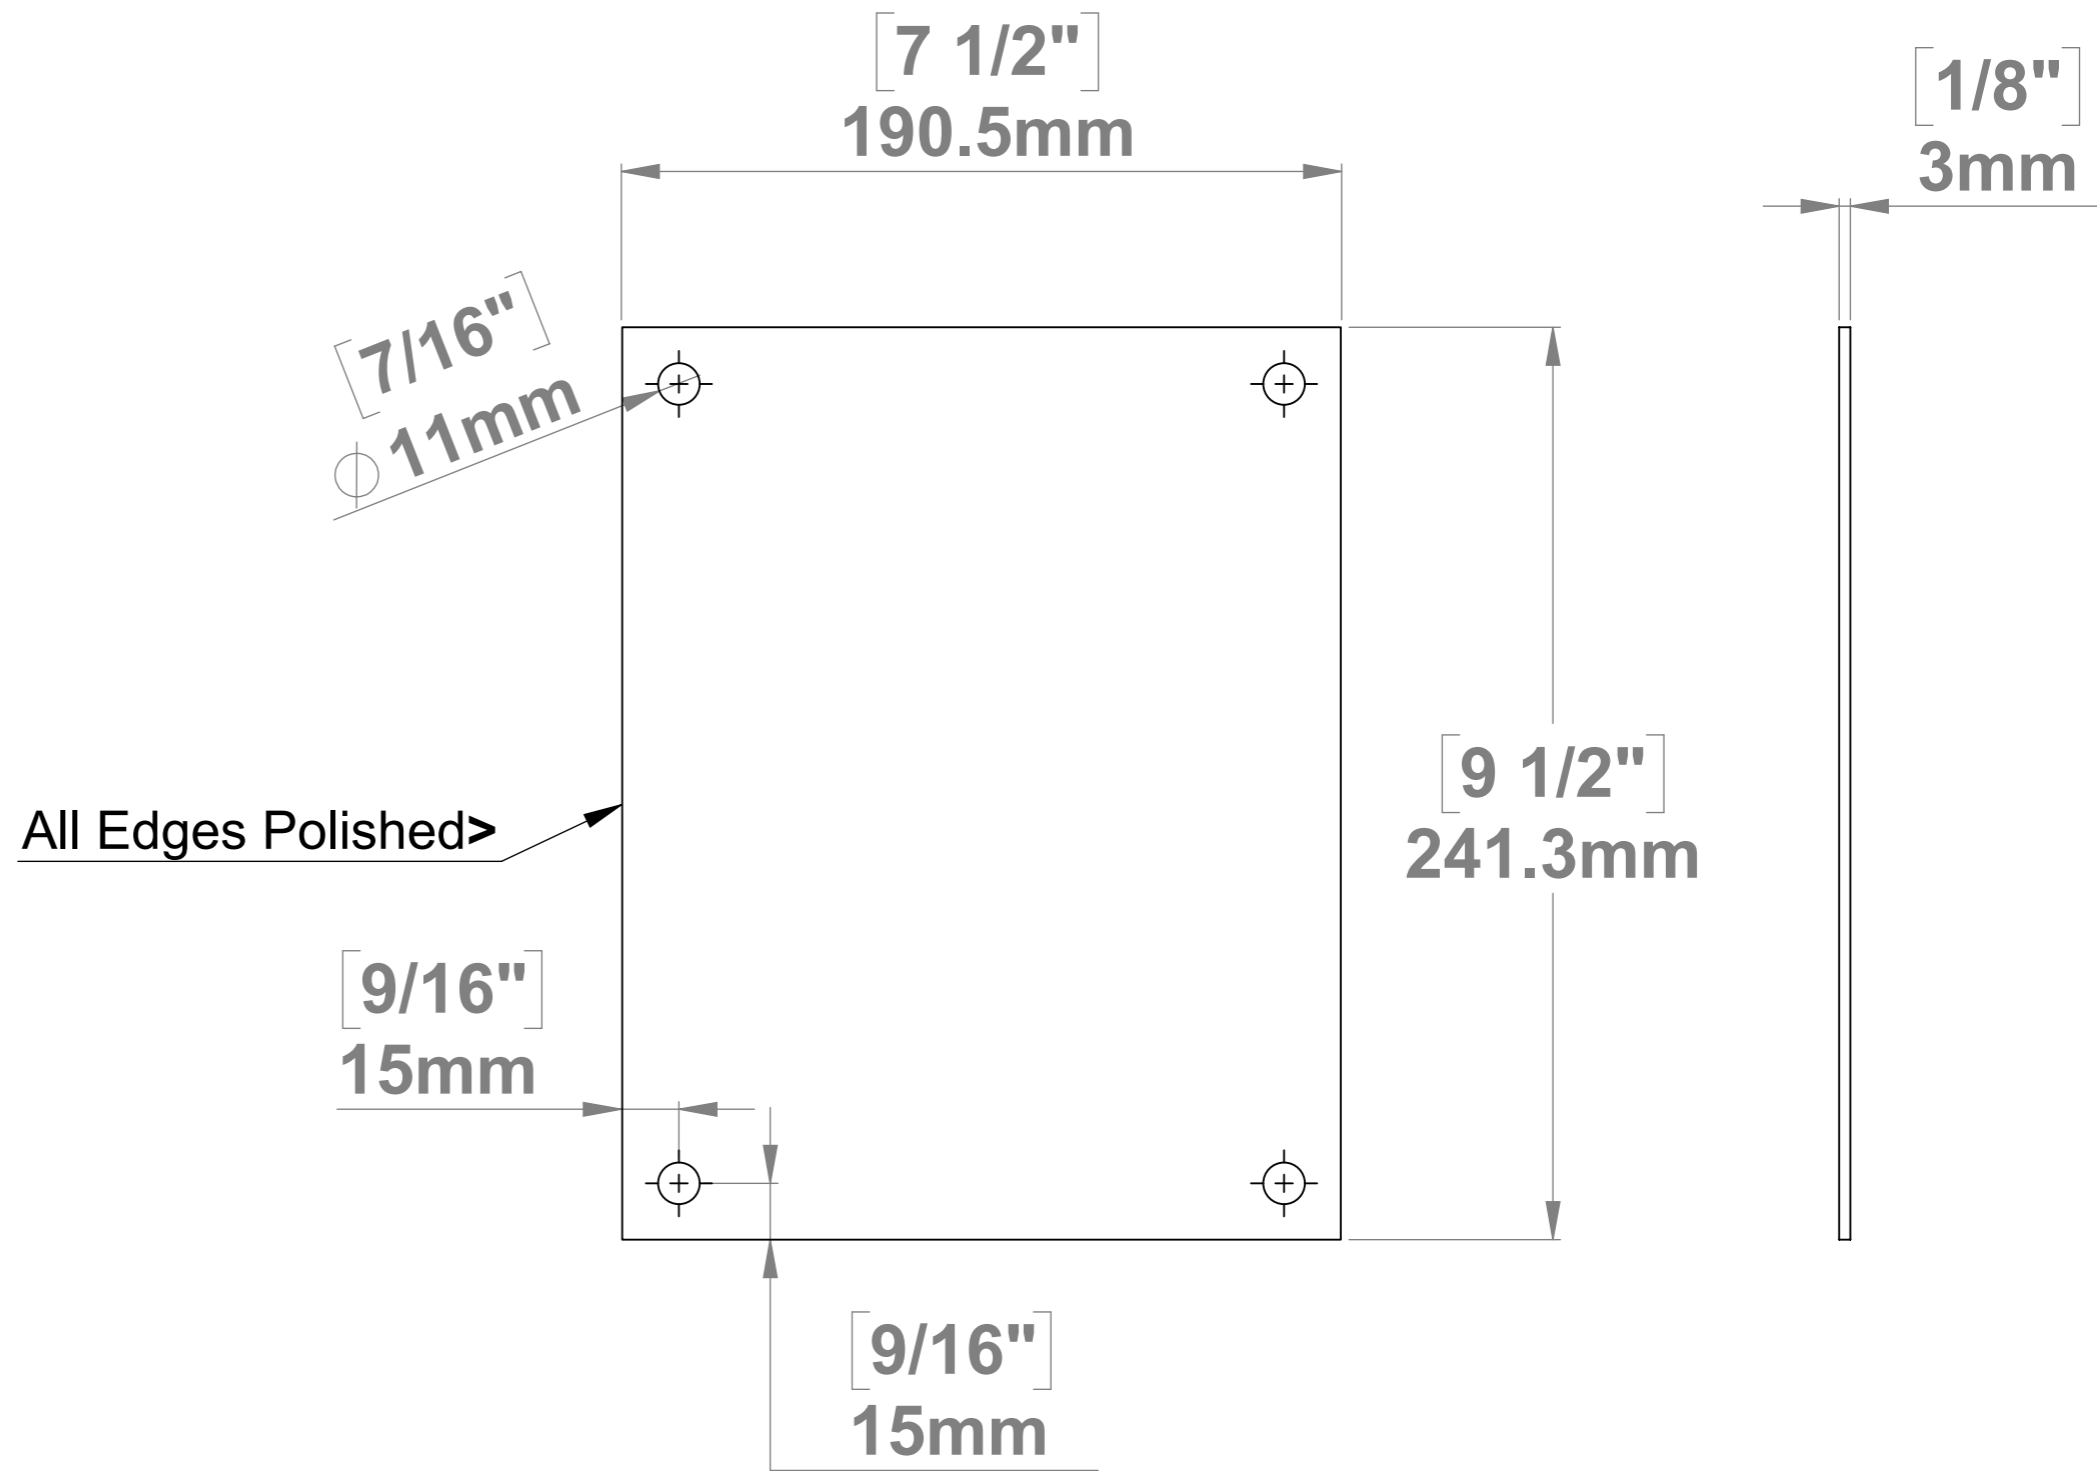

Set of 2 Acrylics
with white paper
printed between
2 Acrylics

Title : WAC0507-C 		Scale : 3.5:1	Mbs R&D
		Sizes : Letter Landscape	Customer:
 Htm-Mbs 5046 W Linebaugh Tampa, FL 33624 T:1-813-938-6025	Material: Cast Acrylic	Finish: Clear Polished Edges	Qty: Set of 2
	N°programme laser	N°prog. Mécanum.	Rep : N° Plan : WAC0507-C