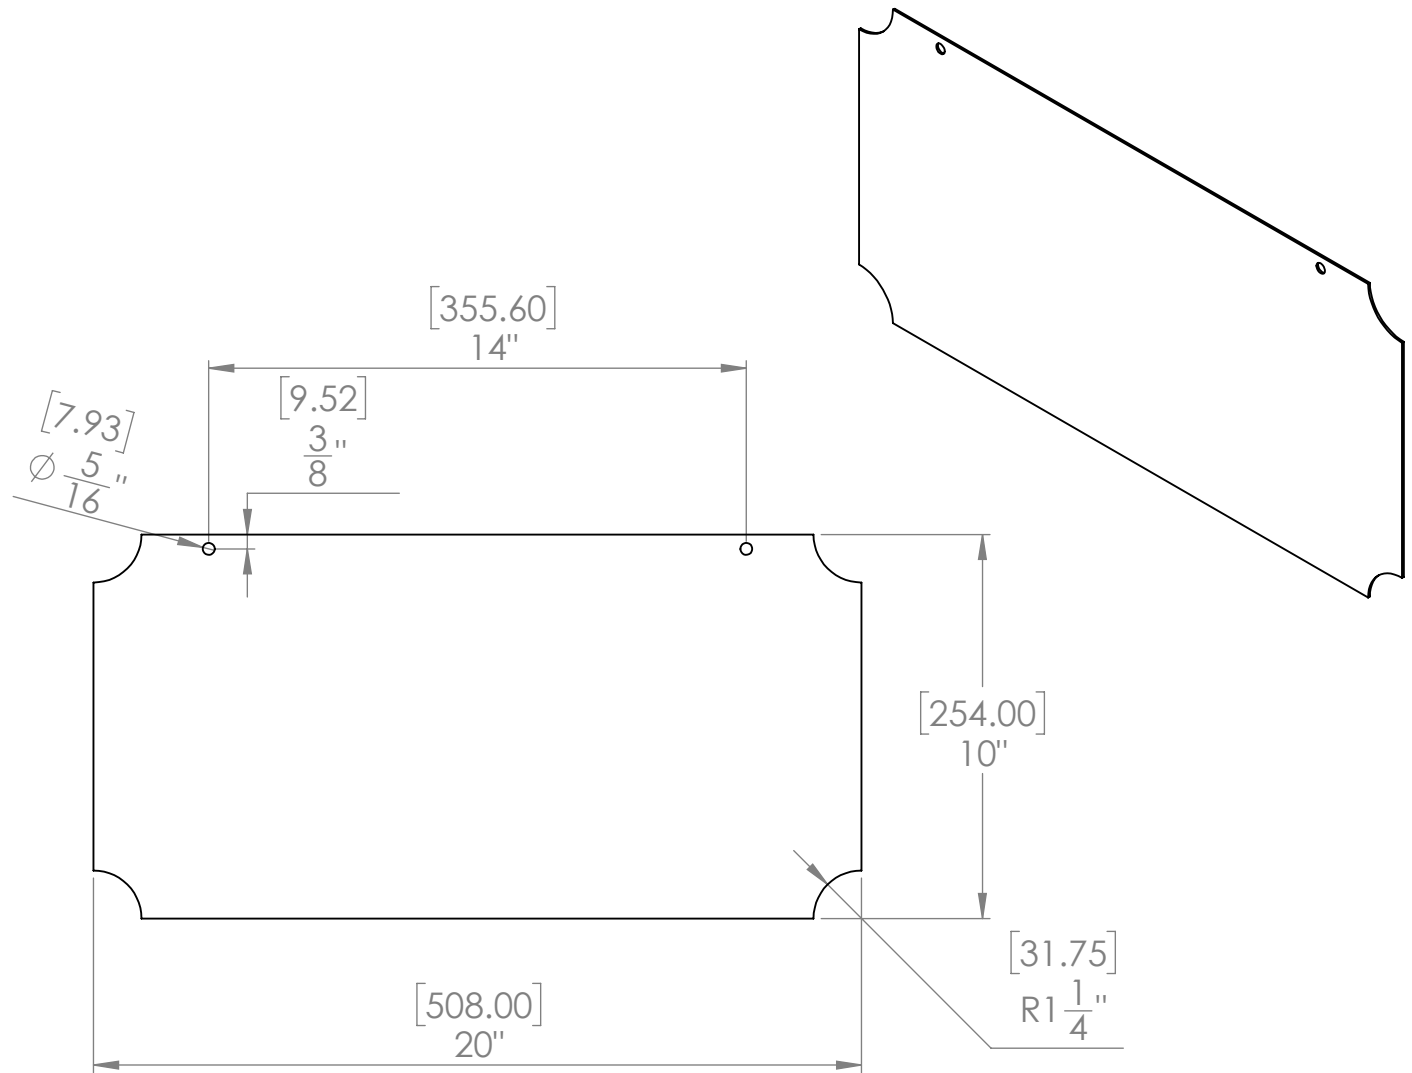

[1.60mm]
0.063"

Item #: APCB20-10-063-2P-WIC	 Tolerance .XXX ± .005in [.125mm] .XX ± .01in [.25mm] .X ± .1in [2.5mm]	Scale: 1:10	Mbs R&D	
		Sizes: Letter Landscape	Customer:	
 Mbs Sign Supply 5046 Linebaugh Ave Tampa, FL 33634 USA 813 938 6025	Material: Aluminum	Finish: White	Qty:	Rep:
N° programme laser		N° prog. Mécanum.	N° Plan: APCB20-10-063-2P-WIC	